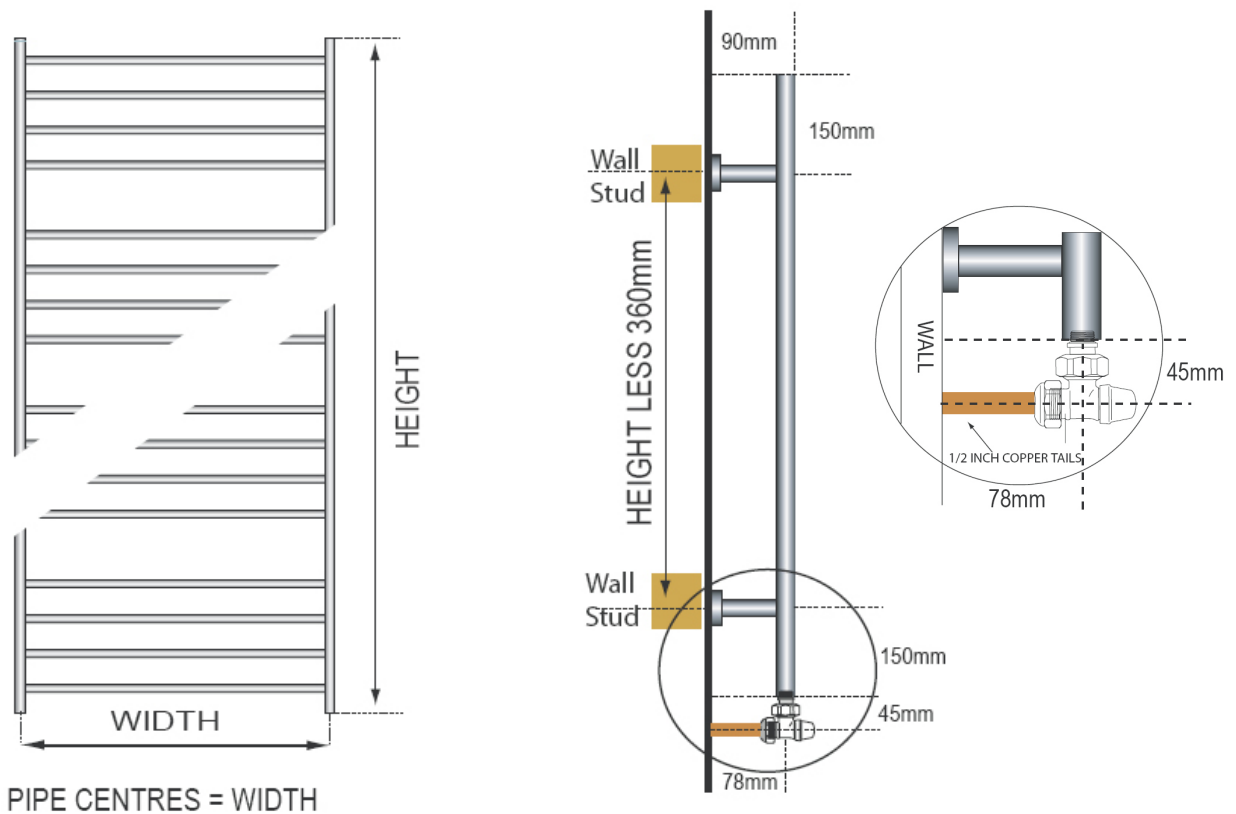

Towel rails available with electric element option.

finishes

High gloss chrome or powdercoat colour of choice.

measurements

Straight

For full details PTO

HUNT HEATING H SERIES TOWEL RAILS

KILOWATT OUTPUT CORRESPONDS TO MEAN WATER TEMPERATURE OF 70°C

Model Straight		Width mm (L)	Height mm (H)	Connection Centres mm (I)	Output kw $\Delta T50$	
Powdercoated	Chrome				White	Chrome
G-H2 400x 750PC	G-H2 400x 750CP	400	750	400	0.370	0.260
G-H2 500x 750PC	G-H2 500x 750CP	500	750	500	0.440	0.310
G-H2 600x 750PC	G-H2 600x 750CP	600	750	600	0.510	0.360
G-H2 700x 750PC	G-H2 700x 750CP	700	750	700	0.580	0.410
G-H2 800x 750PC	G-H2 800x 750CP	800	750	800	0.650	0.460
G-H2 900x 750PC	G-H2 900x 750CP	900	750	900	0.720	0.500
G-H2 1000x 750PC	G-H2 1000x 750CP	1000	750	1000	0.790	0.550
G-H3 400x1130PC	G-H3 400x1130CP	400	1130	400	0.560	0.390
G-H3 500x1130PC	G-H3 500x1130CP	500	1130	500	0.660	0.460
G-H3 600x 1130PC	G-H3 600x 1130CP	600	1130	600	0.760	0.530
G-H3 700x1130PC	G-H3 700x 1130CP	700	1130	700	0.860	0.600
G-H3 800x1130PC	G-H3 800x1130CP	800	1130	800	0.960	0.670
G-H3 900x1130PC	G-H3 900x1130CP	900	1130	900	1.060	0.740
G-H4 400x1520PC	G-H4 400x1520CP	400	1520	400	0.750	0.500
G-H4 500x1520PC	G-H4 500x1520CP	500	1520	500	0.890	0.620
G-H4 600x1520PC	G-H4 600x1520CP	600	1520	600	1.020	0.710
G-H4 700x1520PC	G-H4 700x1520CP	700	1520	700	1.160	0.810
G-H4 800x1520PC	G-H4 800x1520CP	800	1520	800	1.300	0.910
G-H4 900x1520PC	G-H4 900x1520CP	900	1520	900	1.440	1.010
G-H5 400x1910PC	G-H5 400x1910CP	400	1910	400	0.930	0.620
G-H5 500x1910PC	G-H5 500x1910CP	500	1910	500	1.100	0.770
G-H5 600x1910PC	G-H5 600x1910CP	600	1910	600	1.270	0.890
G-H5 700x1910PC	G-H5 700x1910CP	700	1910	700	1.440	0.970
G-H5 800x1910PC	G-H5 800x1910CP	800	1910	800	1.610	1.130
G-H5 900x1910PC	G-H5 900x1910CP	900	1910	900	1.780	1.250